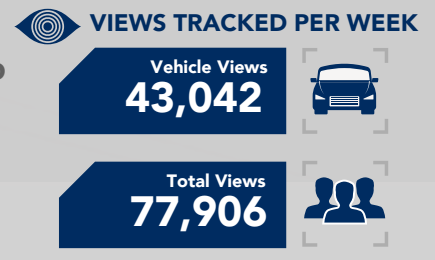

SALAAM COOP SALAAM

Location:
Hawally Governorate / Salaam

Specs
Resolution: 1200 x 400p
200p as a bleed
Size: 10 x 5 m