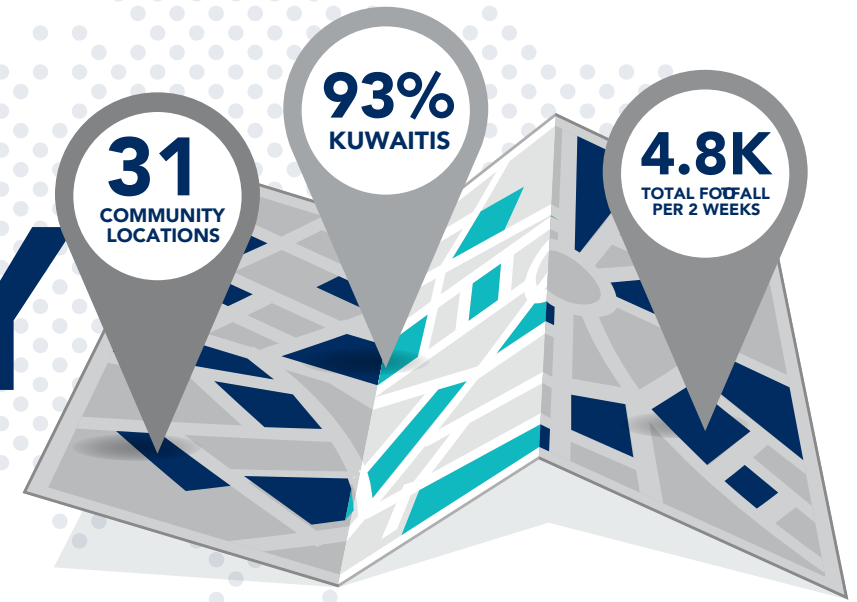

BEST LOCAL COMMUNITY CIRCUIT

Reach Millions,
Apply Your Brand