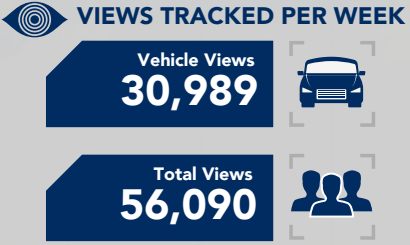

Resolution:
1200 x 400p
200p as a bleed
Size: 10 x 5 m

VIEWS TRACKED PER WEEK

Vehicle Views
31,754

Total Views
57,475

FINTAS COOP FINTAS

Location:
Ahmadi Governorate \ Fintas - Fintas
Co-op Society

Specs
Resolution:
1200 x 400p
200p as a bleed
Size: 15 x 5 m