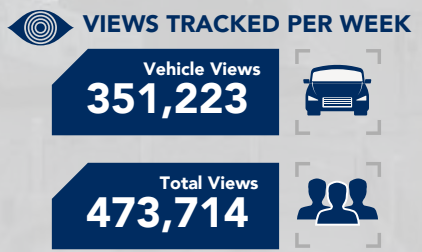

Specs:
Resolution:
2400 x 2976p
96p as a bleed
Size: 28 x 36m

Premium Screen

Rate Cards & Pricing

Flexible Plans, Maximum Value

Annual Subscription

10 seconds 160,000 K.D

Monthly Subscription

10 seconds 18,000 K.D

Specs

Resolution: 3936 x 1152p
200p as a bleed
Size: 50 x 13m

VIEWS TRACKED PER WEEK

Vehicle Views

178,646

Total Views

323,349

Premium Screen