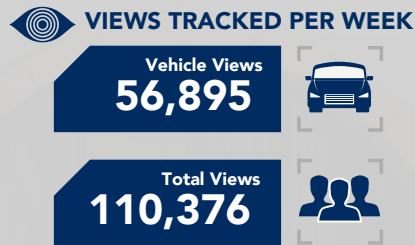

Location:
Khaitan, Bin Zuhair Street,
Burgan Bank

Specs:
Dimension:
10x4m
Resolution:
1200X400p